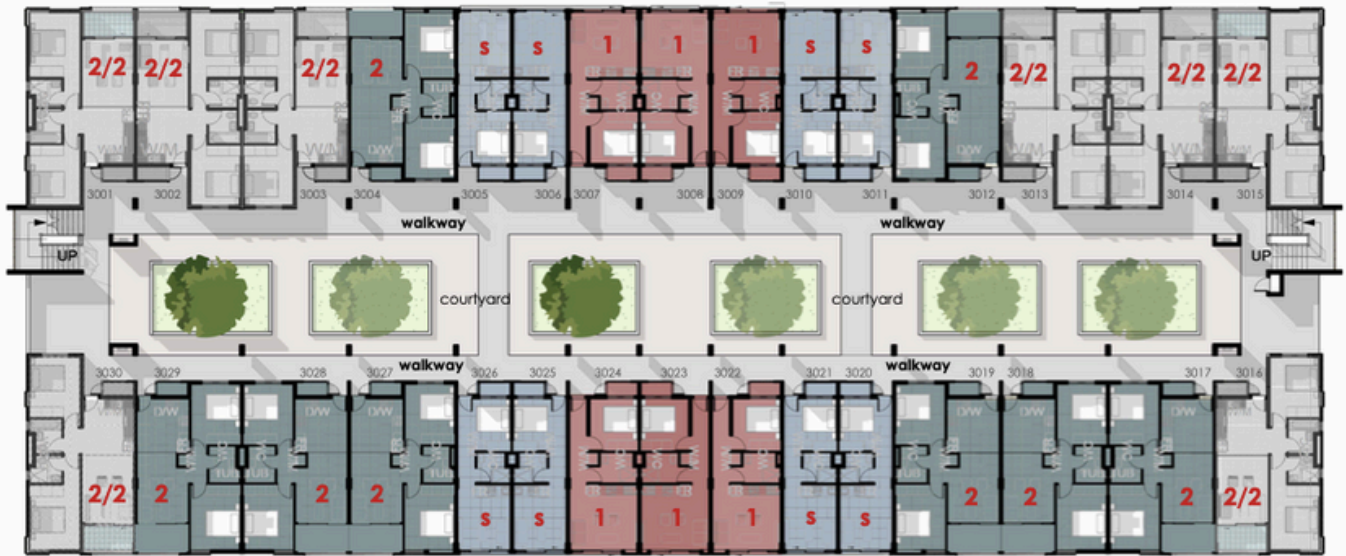

AVIVA

EMBERTON

Building 3 Level 0

Total Units 90

- 2 bed / 2 bath - 8 per floor (24 total)
- 2 bed / 1 bath - 8 per floor (24 total)
- 1 bed - 6 per floor (18 total)
- studio - 8 per floor (24 total)

building 3
90 units
80 semi basement parking

building 3		total
second floor	3201-3230	
first floor	3101-3130	
ground floor	3001-3030	90

AVIVA

EMBERTON

Building 3 Level 1

Total Units 90

- 2 bed / 2 bath - 8 per floor (24 total)
- 2 bed / 1 bath - 8 per floor (24 total)
- 1 bed - 6 per floor (18 total)
- studio - 8 per floor (24 total)

AVIVA

EMBERTON

Building 3 Level 2

Total Units 90

- 2 bed / 2 bath - 8 per floor (24 total)
- 2 bed / 1 bath - 8 per floor (24 total)
- 1 bed - 6 per floor (18 total)
- studio - 8 per floor (24 total)