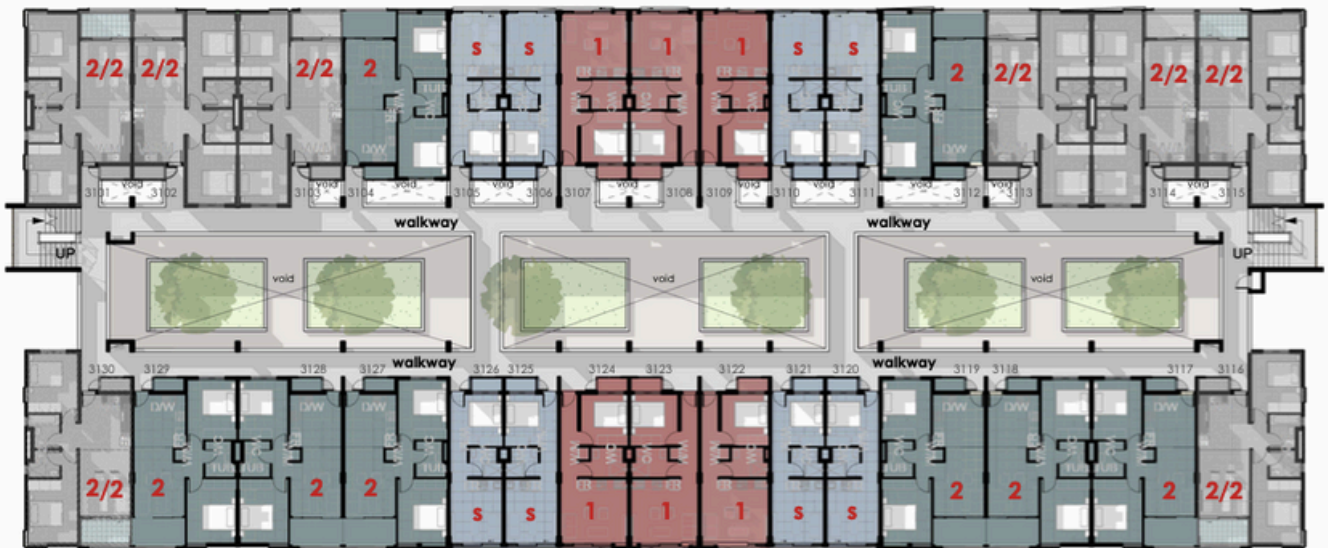

AVIVA

EMBERTON

Building 3 Level 0

Total Units 90

- 2 bed / 2 bath - 8 per floor (24 total)
- 2 bed / 1 bath - 8 per floor (24 total)
- 1 bed - 6 per floor (18 total)
- studio - 8 per floor (24 total)

building 3
90 units
80 semi basement parking

building 3		total
second floor	3201-3230	
first floor	3101-3130	
ground floor	3001-3030	90

AVIVA

EMBERTON

Building 3 Level 1

Total Units 90

- 2 bed / 2 bath - 8 per floor (24 total)
- 2 bed / 1 bath - 8 per floor (24 total)
- 1 bed - 6 per floor (18 total)
- studio - 8 per floor (24 total)

AVIVA

EMBERTON

Building 3 Level 2

Total Units 90

- 2 bed / 2 bath - 8 per floor (24 total)
- 2 bed / 1 bath - 8 per floor (24 total)
- 1 bed - 6 per floor (18 total)
- studio - 8 per floor (24 total)