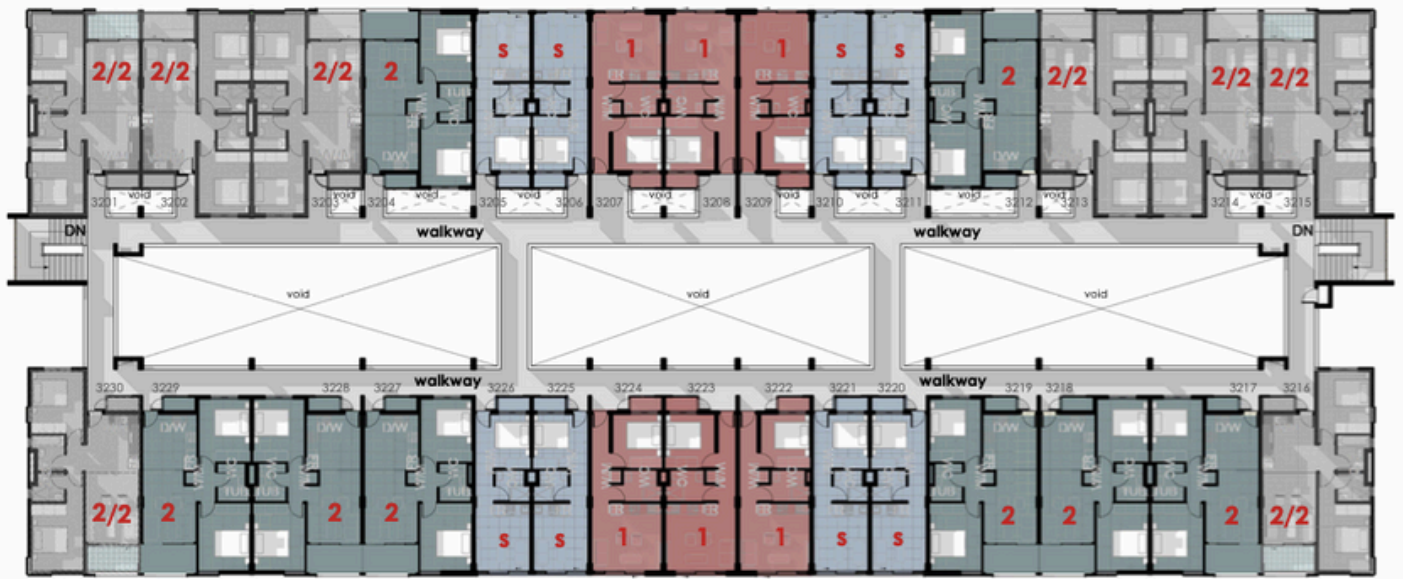

AVIVA

EMBERTON

Building 3 Level 0

Total Units 90

- 2 bed / 2 bath - 8 per floor (24 total)
- 2 bed / 1 bath - 8 per floor (24 total)
- 1 bed - 6 per floor (18 total)
- studio - 8 per floor (24 total)

building 3
90 units
80 semi basement parking

building 3		total
second floor	3201-3230	
first floor	3101-3130	
ground floor	3001-3030	90

AVIVA

EMBERTON

Building 3 Level 1

Total Units 90

- 2 bed / 2 bath - 8 per floor (24 total)
- 2 bed / 1 bath - 8 per floor (24 total)
- 1 bed - 6 per floor (18 total)
- studio - 8 per floor (24 total)

AVIVA

EMBERTON

Building 3 Level 2

Total Units 90

- 2 bed / 2 bath - 8 per floor (24 total)
- 2 bed / 1 bath - 8 per floor (24 total)
- 1 bed - 6 per floor (18 total)
- studio - 8 per floor (24 total)